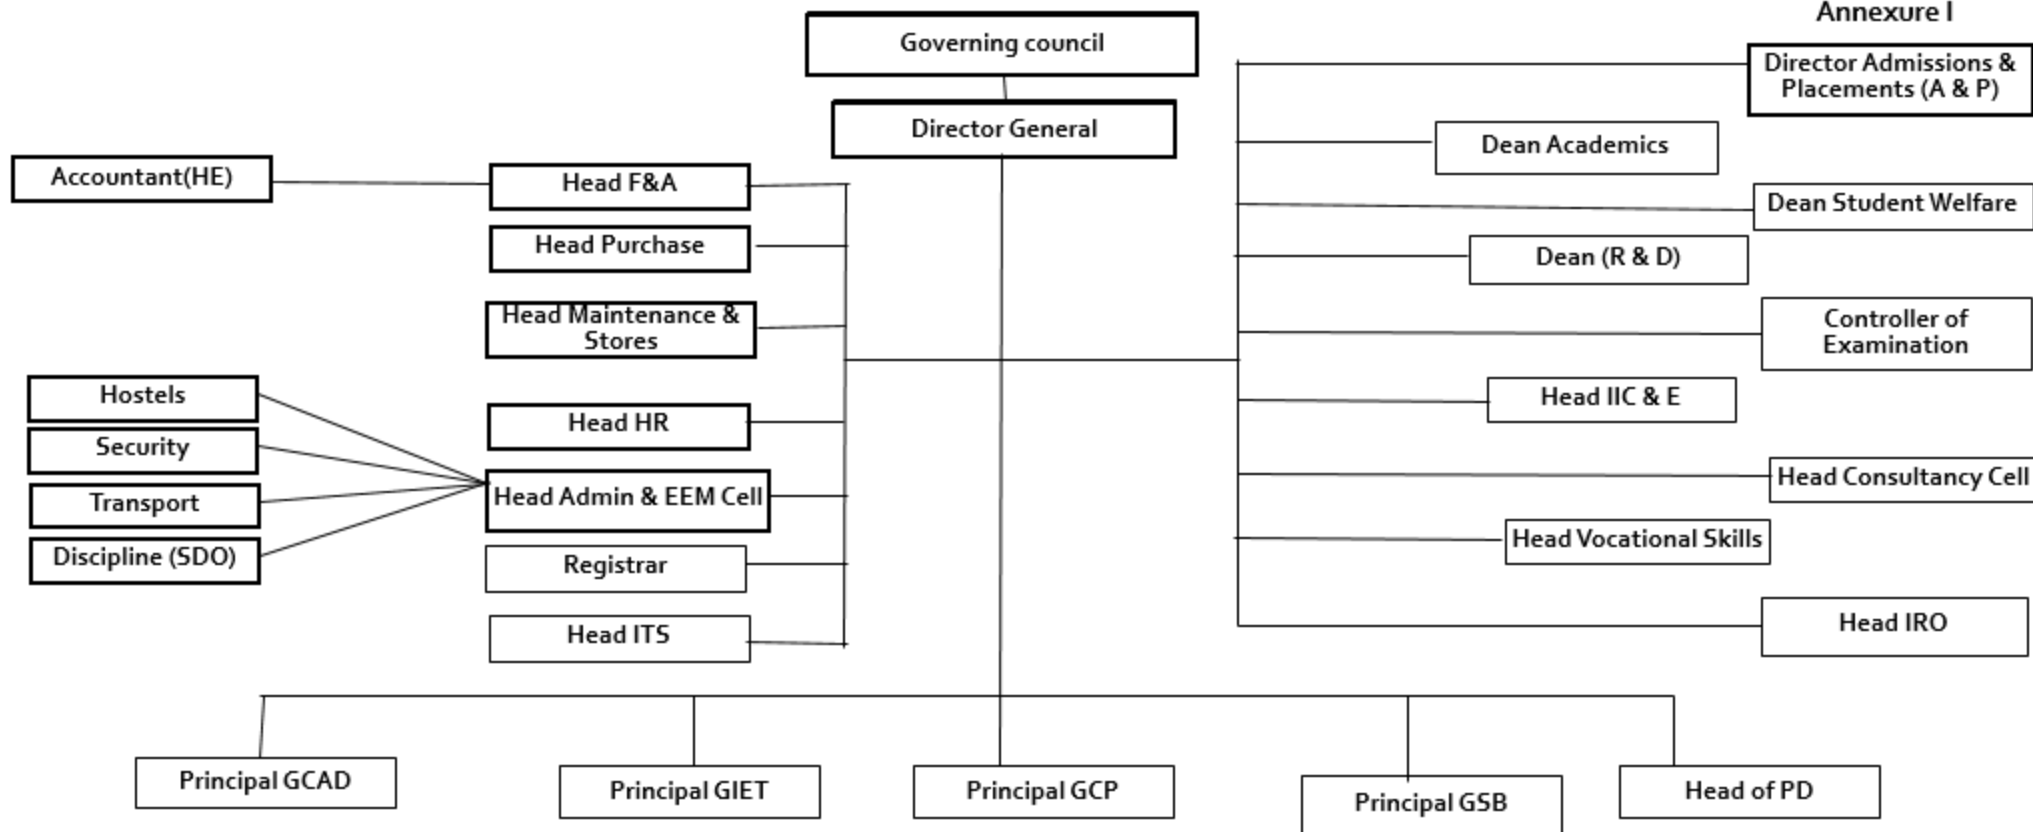

Organizational Structure Gateway Higher Education

Appendix A
Annexure I

HE- Higher Education
 SE- School Education
 F & A- Finance & Accounts
 EEM-Environment & Energy Management Cell
 R & D- Research & Development
 IIC & E- Institute Innovation Council & Entrepreneurship
 ITS- IT Services

GCAD-Gateway College of Architecture & Design
 GIET- Gateway Institute of Engineering & Technology
 GCP- Gateway College of Pharmacy
 GSB- Gateway School of Business
 IRO-International Relation Office
 PD- Personality Development